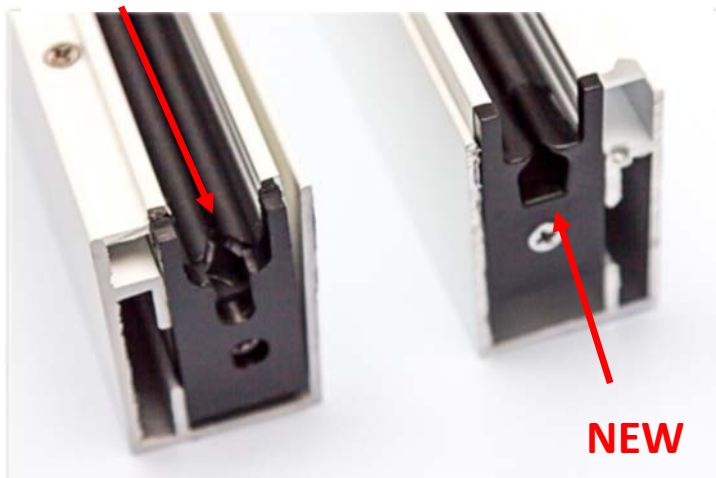

RAINIERSHADE

Custom-Made Retractable Screens and Awnings

NEW Recessed Funnel Cap – Feb 1, 2018

At Rainier Industries, we are constantly striving to improve our products. Over the last few years, we have received great feedback on the modified funnel cap for our surface track screens, so we have now applied that same feature to our recessed screens.

Starting on Feb 1, 2018, all new recessed screen shipments will feature the new funnel cap. This will allow the fabric to feed correctly every time and lead to a significant decrease in the number of service calls due to fabric misfeed after installation.

These illustrations show the changes:

Note the consistency of the opening on the new molded piece, compared to the old hand-cut notch in the PVC insert.

New, clean, and better fitting pieces also on the bottom of the tracks.